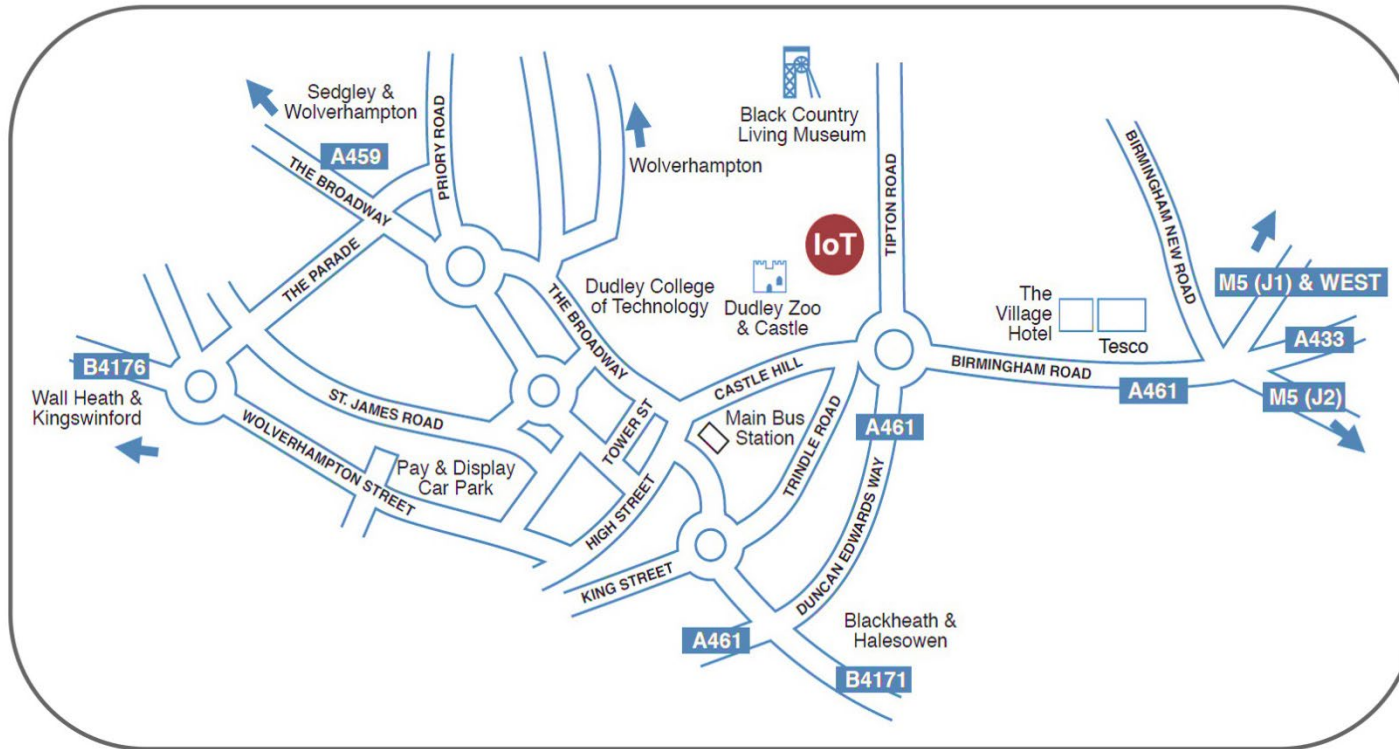

# Where to find us & Parking

Parking is free of charge and is directly opposite the building with disabled parking available directly in front of the building.

(EV spaces available on both).

Black Country & Marches Institute of Technology  
Zoological Drive  
Dudley  
DY1 4AL